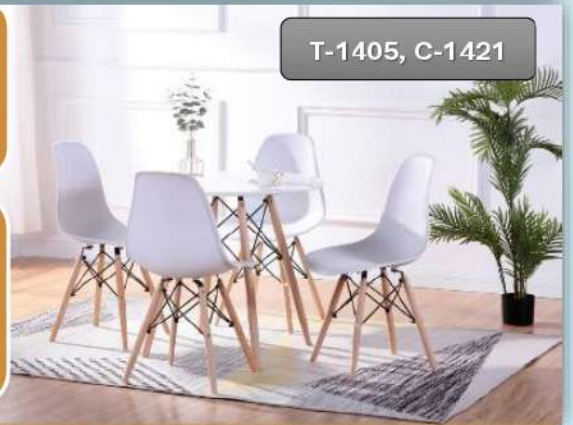

T-1405, C-1421

T-1405, C-1420 5pc Dining Set (Eiffel Table with 4 Black Eiffel Chairs) $400
T-1405, C-1421 5pc Dining Set (Eiffel Table with 4 White Eiffel Chairs)

T-1405 Table (32"L 32"W 30"H) $150   **C-1420, 1421 Chair (20"L 18"W 32"H) $65**